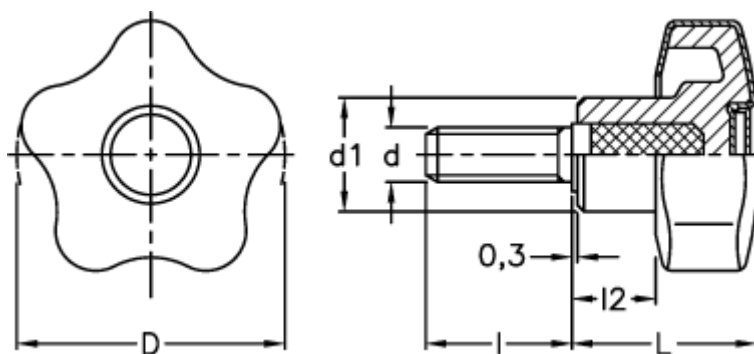

Article number: 23021699036

Description: E+G Lobe knobs

VCT.43 p-M6x25 SOFT C6 RAL3000 - red cap

Measures

D	= 43
d1	= 17.0
d 6g	= M6
l	= 25
L	= 29.0
l2	= 11.0